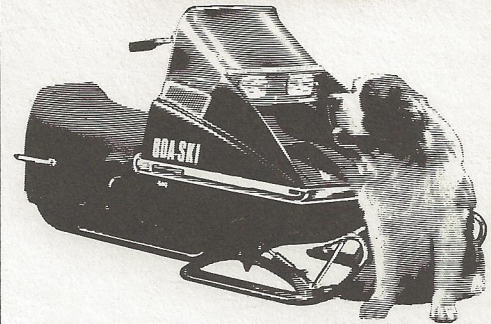

BOA-SKI

"his master's choice"

BOA-SKI is the most popular snow machine in the world. It's the only snow machine that's been around for over 20 years. It's the only snow machine that's been around for over 20 years. It's the only snow machine that's been around for over 20 years.

out in the snow, there's only one friend more dependable than BOA-SKI

man's best friend in the snow

AD MATS & NEWSPAPER REPRINTS SET OF 3 DIFFERENT ADS.

BOA-SKI RADIO COPY

BOA-SKI RADIO COPY

PUBLICITY PHOTOS & RELATED PRESS RELEASES

RADIO COPY OF SIX SCRIPTS.

THE PRICE OF THIS COMPLETE KIT IS ONLY \$15.00

PART NO. 172-100

Alsport, Inc. 84 Whittlesey
Norwalk, Ohio 44857
419-668-4171

*Individual BOA-SKI
Ad-Mats and glossies
are available to every
authorized BOA-SKI
Dealer.*

BOA-SKI

"his master's choice"

Boa-Ski. Chosen for rugged reliability out in the snow. Chosen for dependable Hirth engines ranging from an economical 292 cc to a 44 horse twin for super snowmobiling. Chosen for outstanding stability and operator comfort. With a 15½ in. wide track and double-action-shock, wide-stance skis. Deep padded comfortable seat. At-a-glance instrumentation. And optional electric start; bogie or slide suspension in the line. Chosen for handsome good looks. Chosen by people who know their way around in the snow. Let Boa-Ski be your choice, too. You can depend on it.