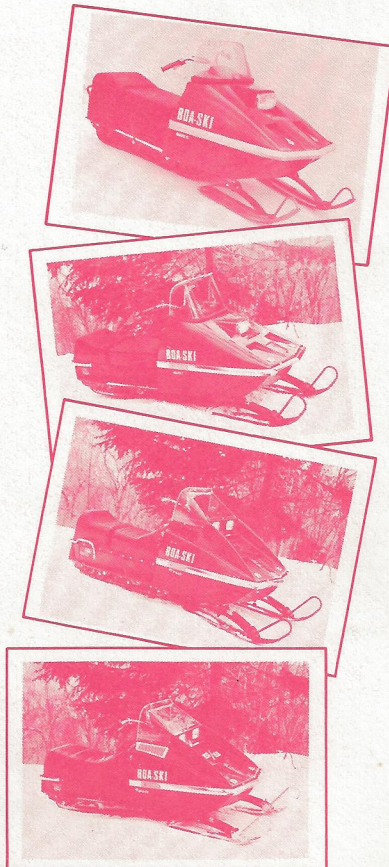

PUBLICITY PHOTOS & RELATED PRESS RELEASES